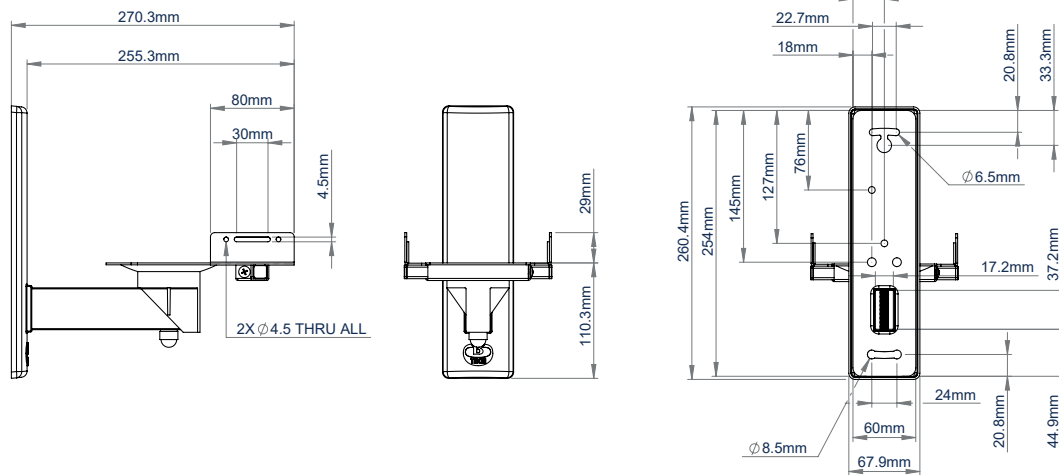

BT77

ORDERING INFORMATION

COLOUR	ORDER REF	EAN
Black	BT77/B	5019318047701
White	BT77/W	5019318049033

RELATED PRODUCTS

PRODUCT CODE	NAME	DESCRIPTION
BT7052	$\varnothing 50\text{mm}$ Accessory Collar	Allows a wide range of mounts and accessories to be fitted to $\varnothing 50\text{mm}$ poles
BT15	Centre Speaker Wall Mount	Ideal solution for centre channel speakers, media players & other AV equipment
BT332	Speaker Wall Mounts	Designed to mount home cinema speakers up to 5kg
BTV914	Universal Soundbar Mount	Ideal solution for mounting a soundbar speaker to your flat screen TV

SS-V7-BT77-060124