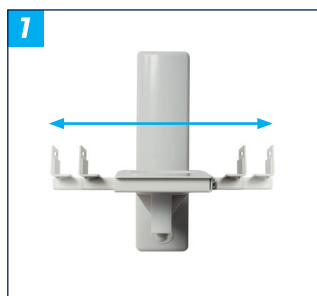

MAX LOAD	TILT	SWIVEL	COLOUR OPTIONS	COLLAR COMPATIBLE	QR CODE