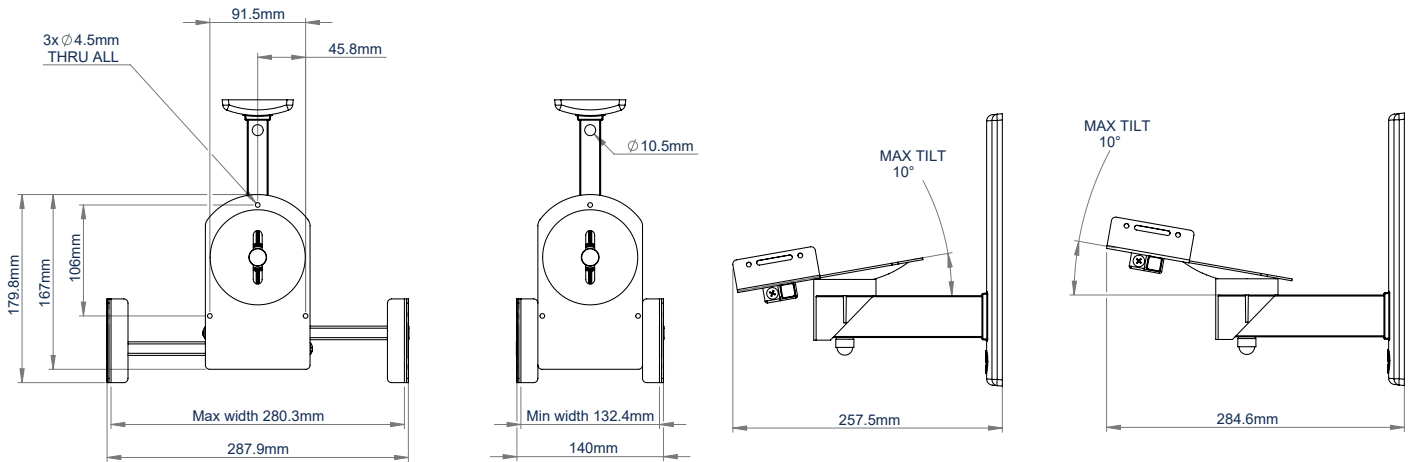

BT77

ORDERING INFORMATION

COLOUR	ORDER REF	EAN
Black	BT77/B	5019318047701
White	BT77/W	5019318049033

RELATED PRODUCTS

PRODUCT CODE	NAME	DESCRIPTION
BT7052	$\varnothing 50\text{mm}$ Accessory Collar	Allows a wide range of mounts and accessories to be fitted to $\varnothing 50\text{mm}$ poles
BT15	Centre Speaker Wall Mount	Ideal solution for centre channel speakers, media players & other AV equipment
BT332	Speaker Wall Mounts	Designed to mount home cinema speakers up to 5kg
BTV914	Universal Soundbar Mount	Ideal solution for mounting a soundbar speaker to your flat screen TV

SS-V7-BT77-060124